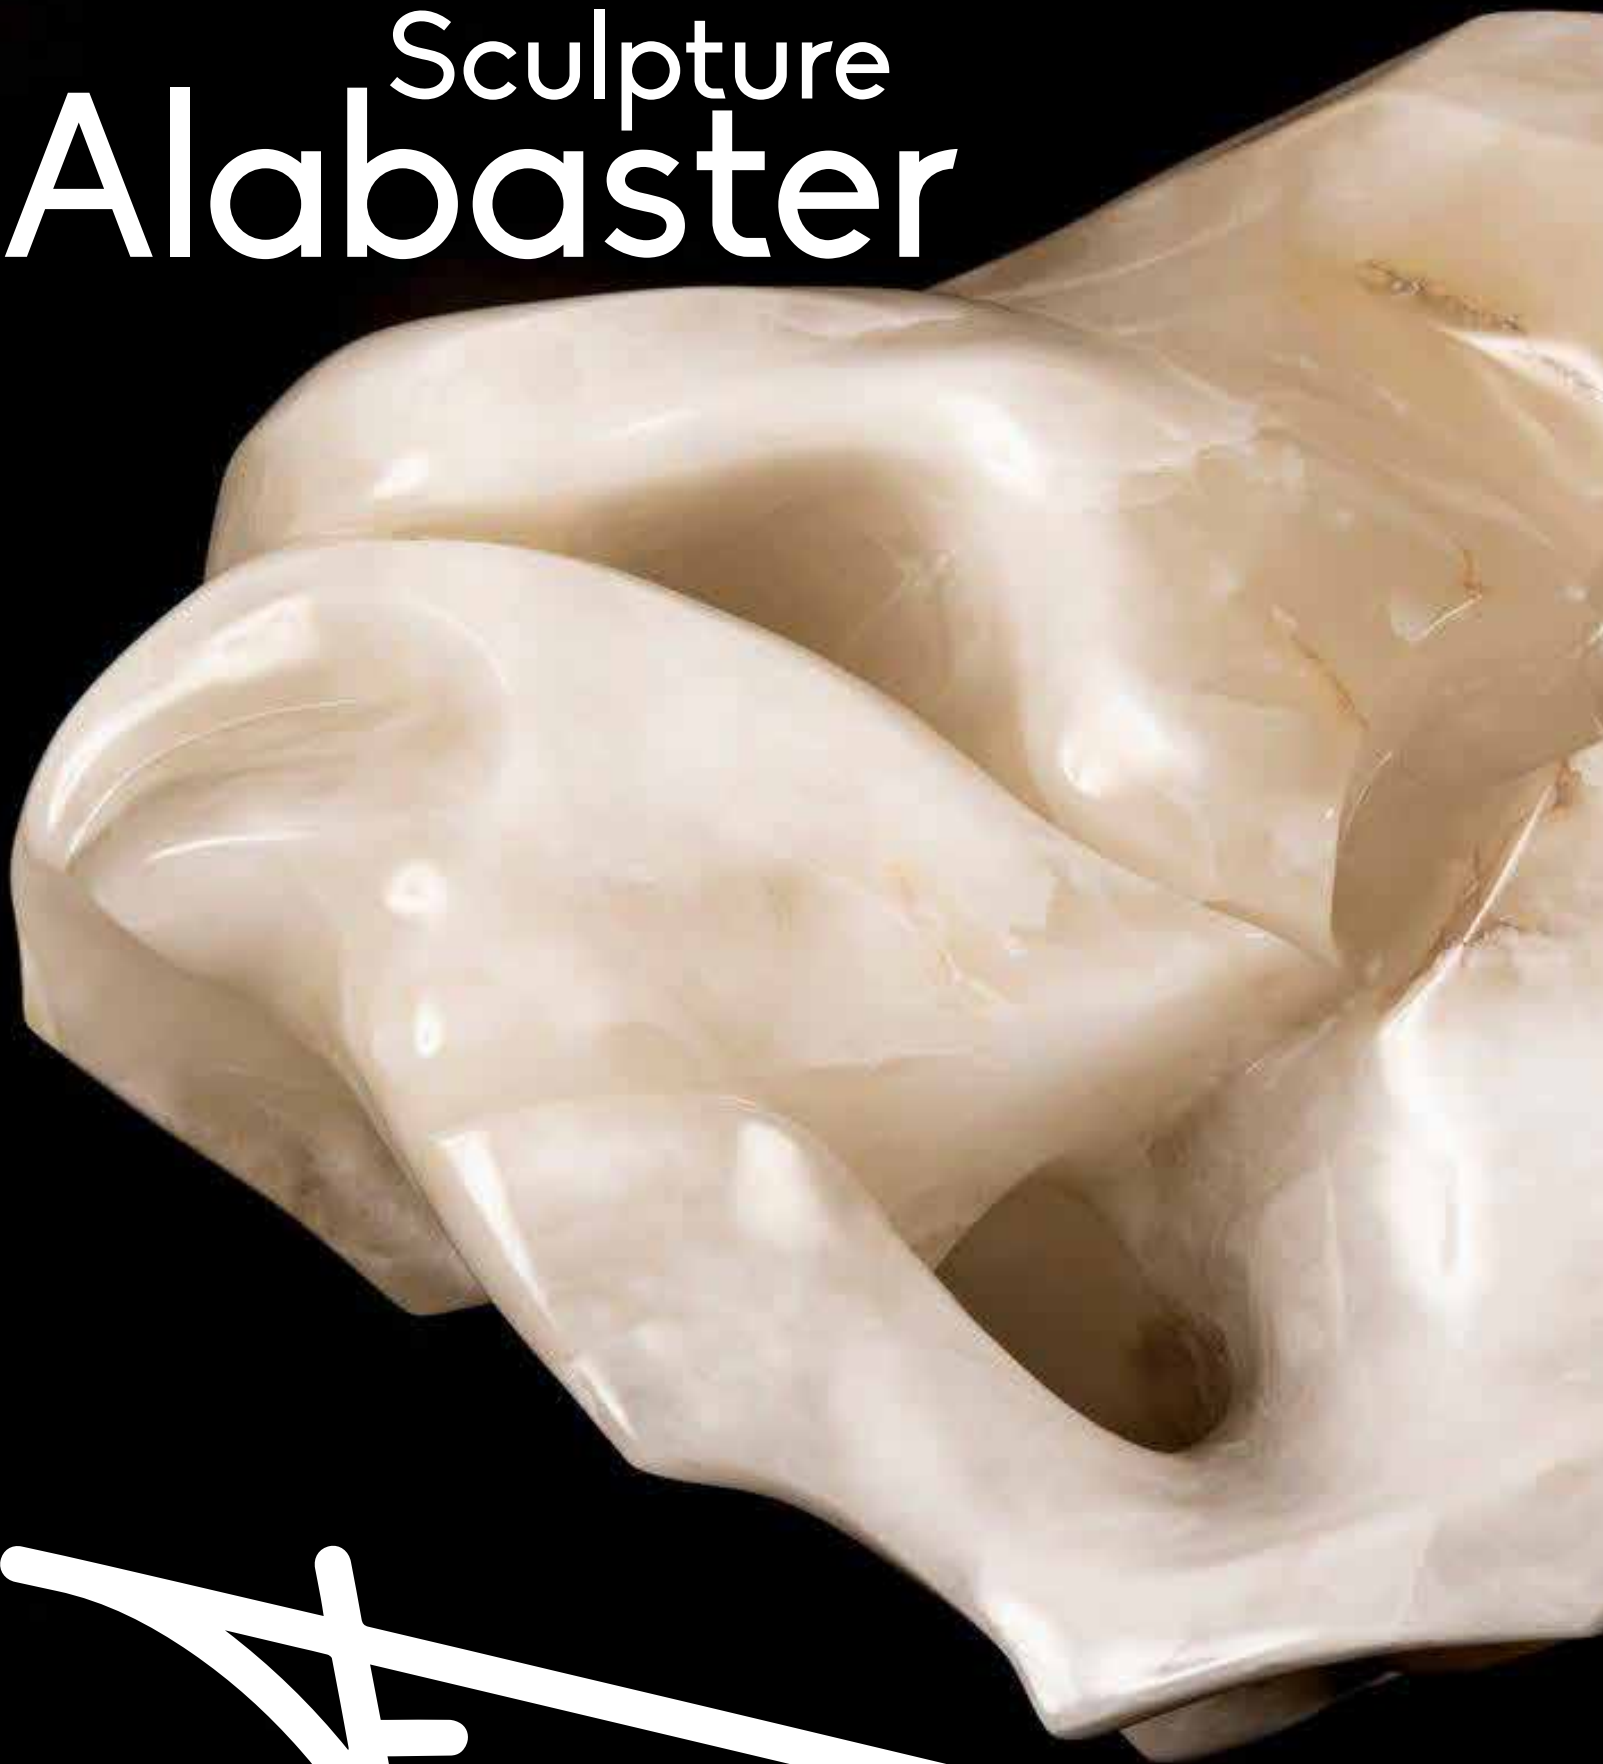

Sculpture  
**Alabaster**

**Diana Fernández Vásquez**

Fragmented Life  
28x30x10

Blooming Autumn  
17x29x15

Transcend  
71x55x16

Metamorphosis  
74x68x14

Angular Asteroid  
63x52x48

Streight  
46x43x25

Serendipity  
71x30x16

Blue Bird  
24x22x10

  
DIANA FERNANDEZ VASQUEZ

Internal Dimensions  
64x32x10

Fractal  
28x58x35

Ineffable  
31x30x21

Evolution  
41x33x33

Nova  
50x70x43